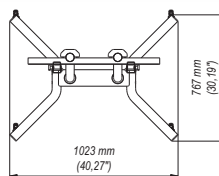

## Technical Data

100x100 mm  
200x100 mm  
200x200 mm  
300x300 mm  
400x200 mm  
400x400 mm

32"-47"

50 Kg

min. 70x95 mm  
max. 740x460 mm

-6,5°/+12°

min. 1360 mm  
max. 1640 mm

## Trade Information

Index	Colour	Package	EAN
TR10c-B	■	■	5908252963775
TR10s-B	■	■	5908252963782

Package Dimensions [mm] (H x W x D)	1000x550x180
Weight [Kg]	55