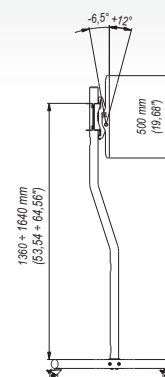

## Technical Data

100x100 mm  
200x100 mm  
200x200 mm  
300x300 mm  
400x200 mm  
400x400 mm

32"-47"

50 Kg

min. 70x95 mm  
max. 740x460 mm

-6,5°/+12°

min. 1360 mm  
max. 1640 mm

## Trade Information

Index	Colour	Package	EAN
TR10c-B	■	■	5908252963775
TR10s-B	■	■	5908252963782

Package Dimensions [mm] (H x W x D)	1000x550x180
Weight [Kg]	55