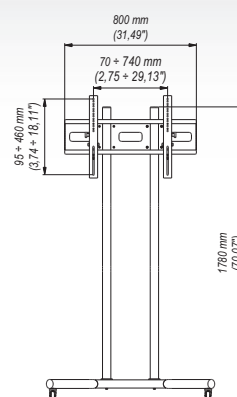

## Technical Data

100x100 mm  
200x100 mm  
200x200 mm  
300x300 mm  
400x200 mm  
400x400 mm

32"-47"

50 Kg

min. 70x95 mm  
max. 740x460 mm

-6,5°/+12°

min. 1360 mm  
max. 1640 mm

## Trade Information

Index	Colour	Package	EAN
TR10c-B	■	■	5908252963775
TR10s-B	■	■	5908252963782

Package Dimensions [mm] (H x W x D)	1000x550x180
Weight [Kg]	55